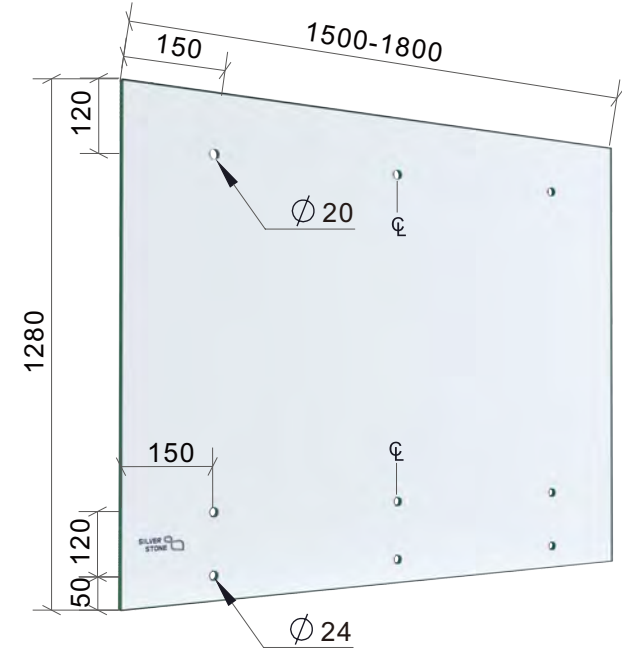

Drawing ID  
CHS1280H (500-1450)

Drawing ID  
CHS1280H (1500-1800)

**MATERIAL:**  
12mm Clear Heat Soaked Glass

**CATALOGUE AND DESCRIPTION:**

- > Glass Products
- > Balustrade Glass
- > CHS1280H Series

**NOTES:**  
This drawing and or specification is the property of Silver Stone Hardware Pty Ltd - and must be returned to them on request. Unauthorised use may result in Legal Action. Its contents must not be made public, nor copied, nor used directly or indirectly in any way.